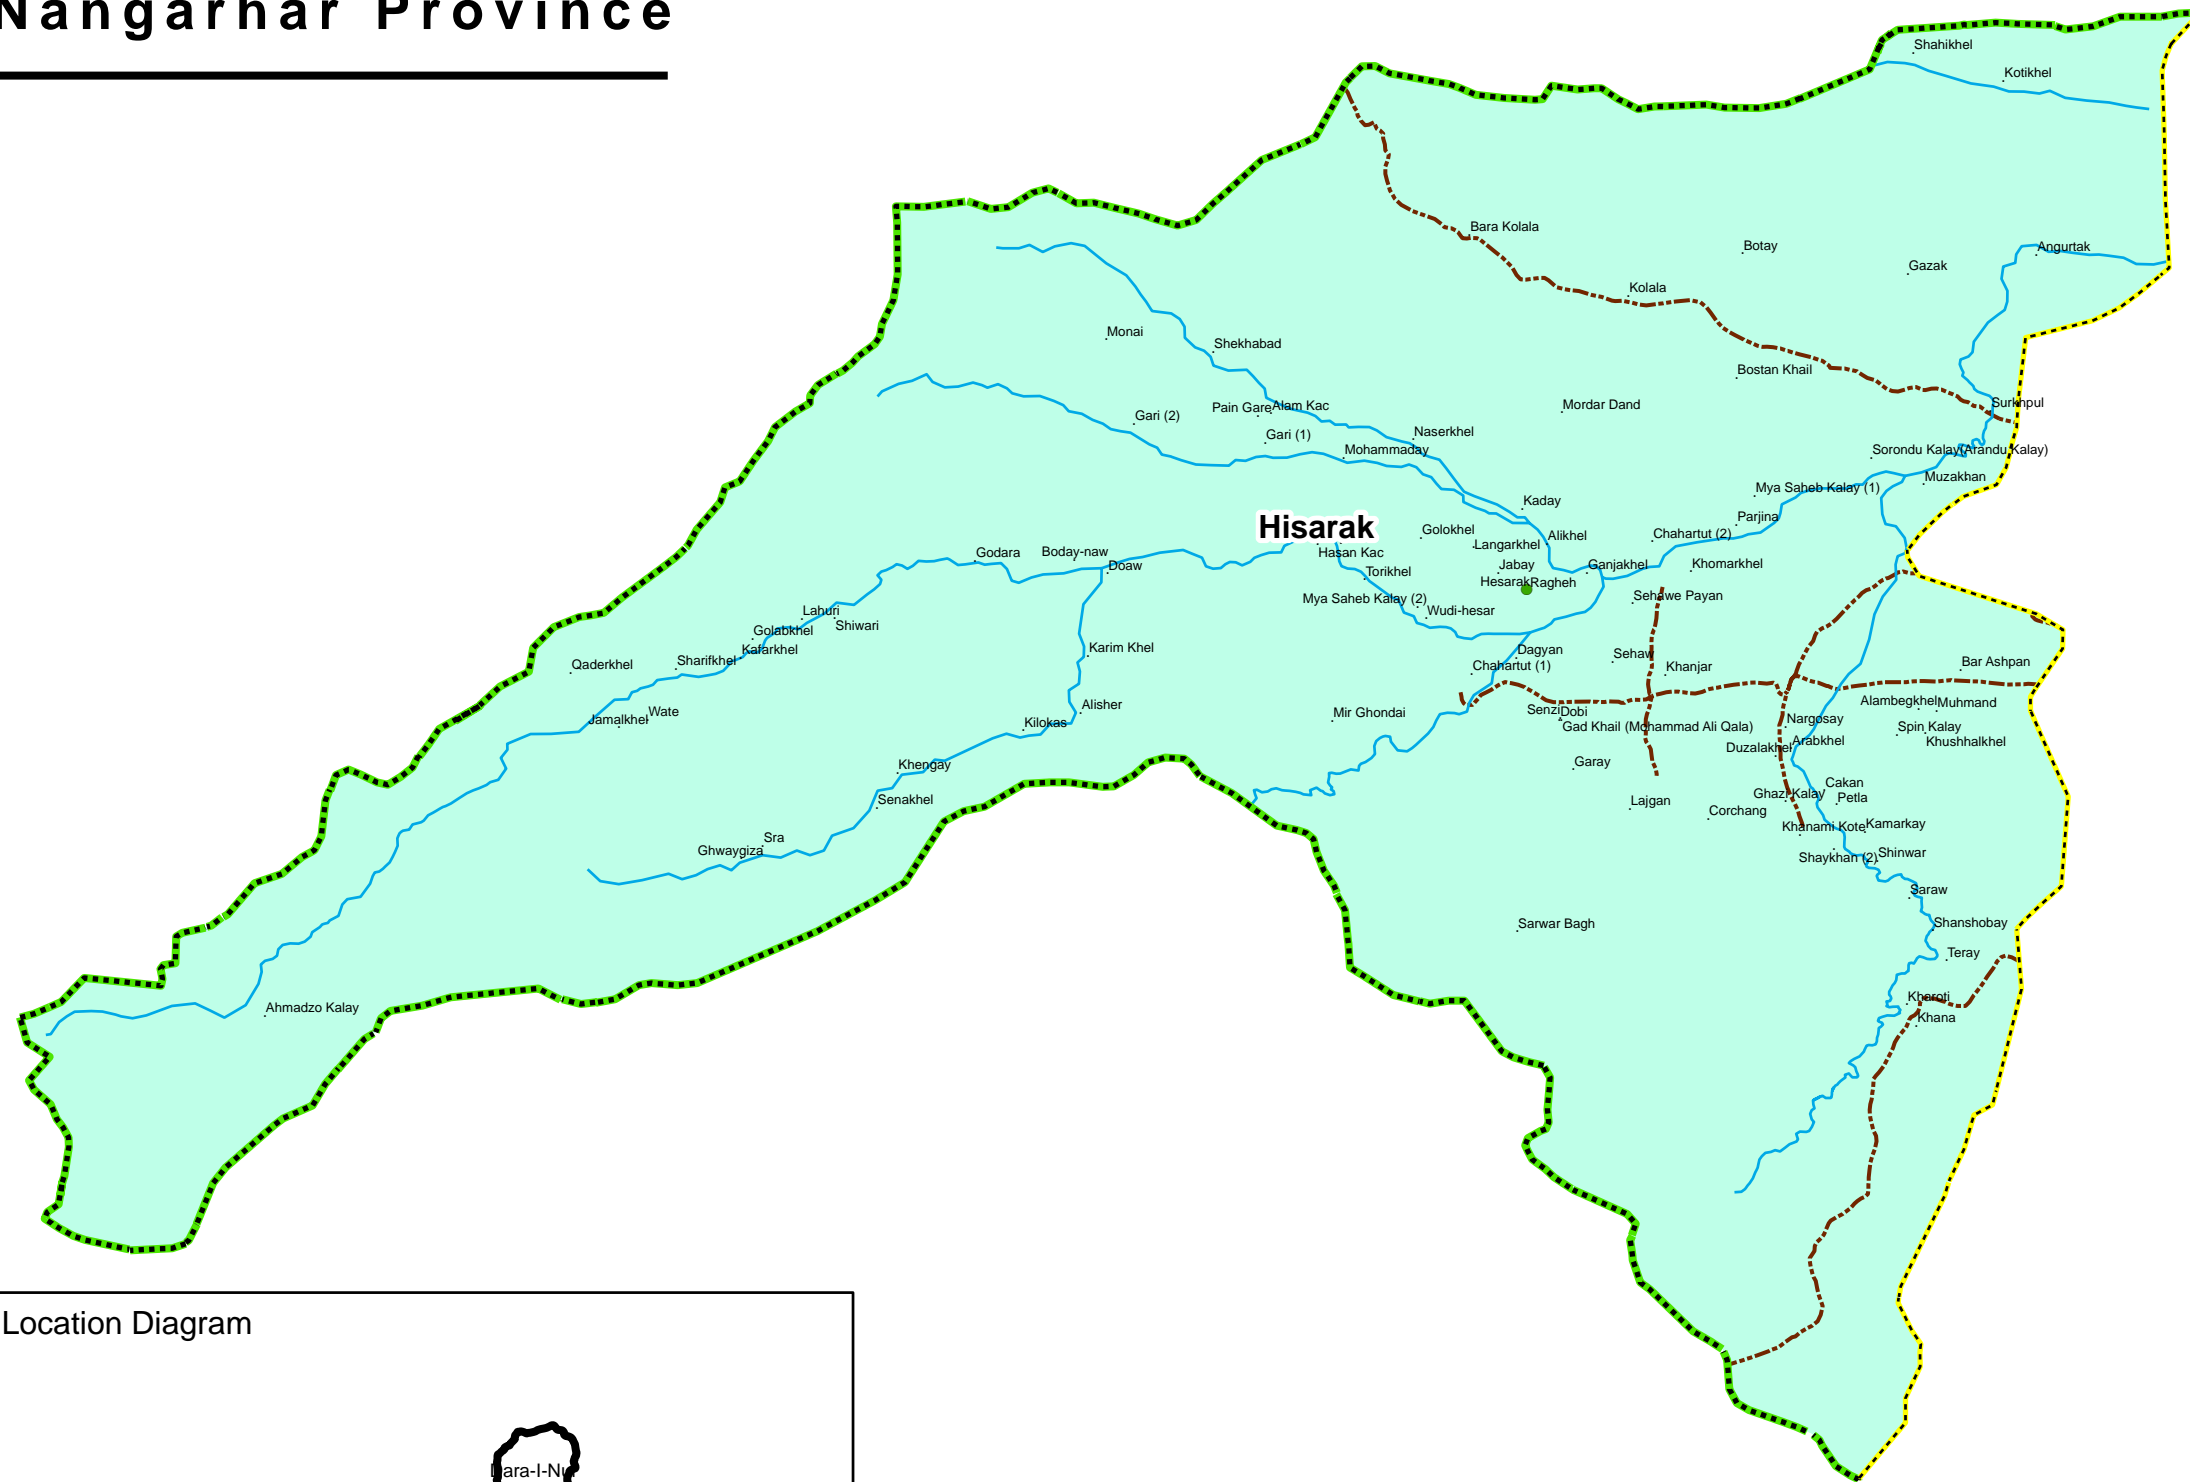

# HISARAK DISTRICT

## Nangarhar Province

### LEGEND

- Settlements**
- Villages
  - District Center
- Boundaries**
- International
  - Provincial
  - District
- Roads**
- All Weather Primary
  - All Weather Secondary
  - Track
- Hydrologies**
- Rivers
  - Lakes

DATED: JAN 2009

Coordinates: Geographic Decimal Degree  
 Datum: WGS 84