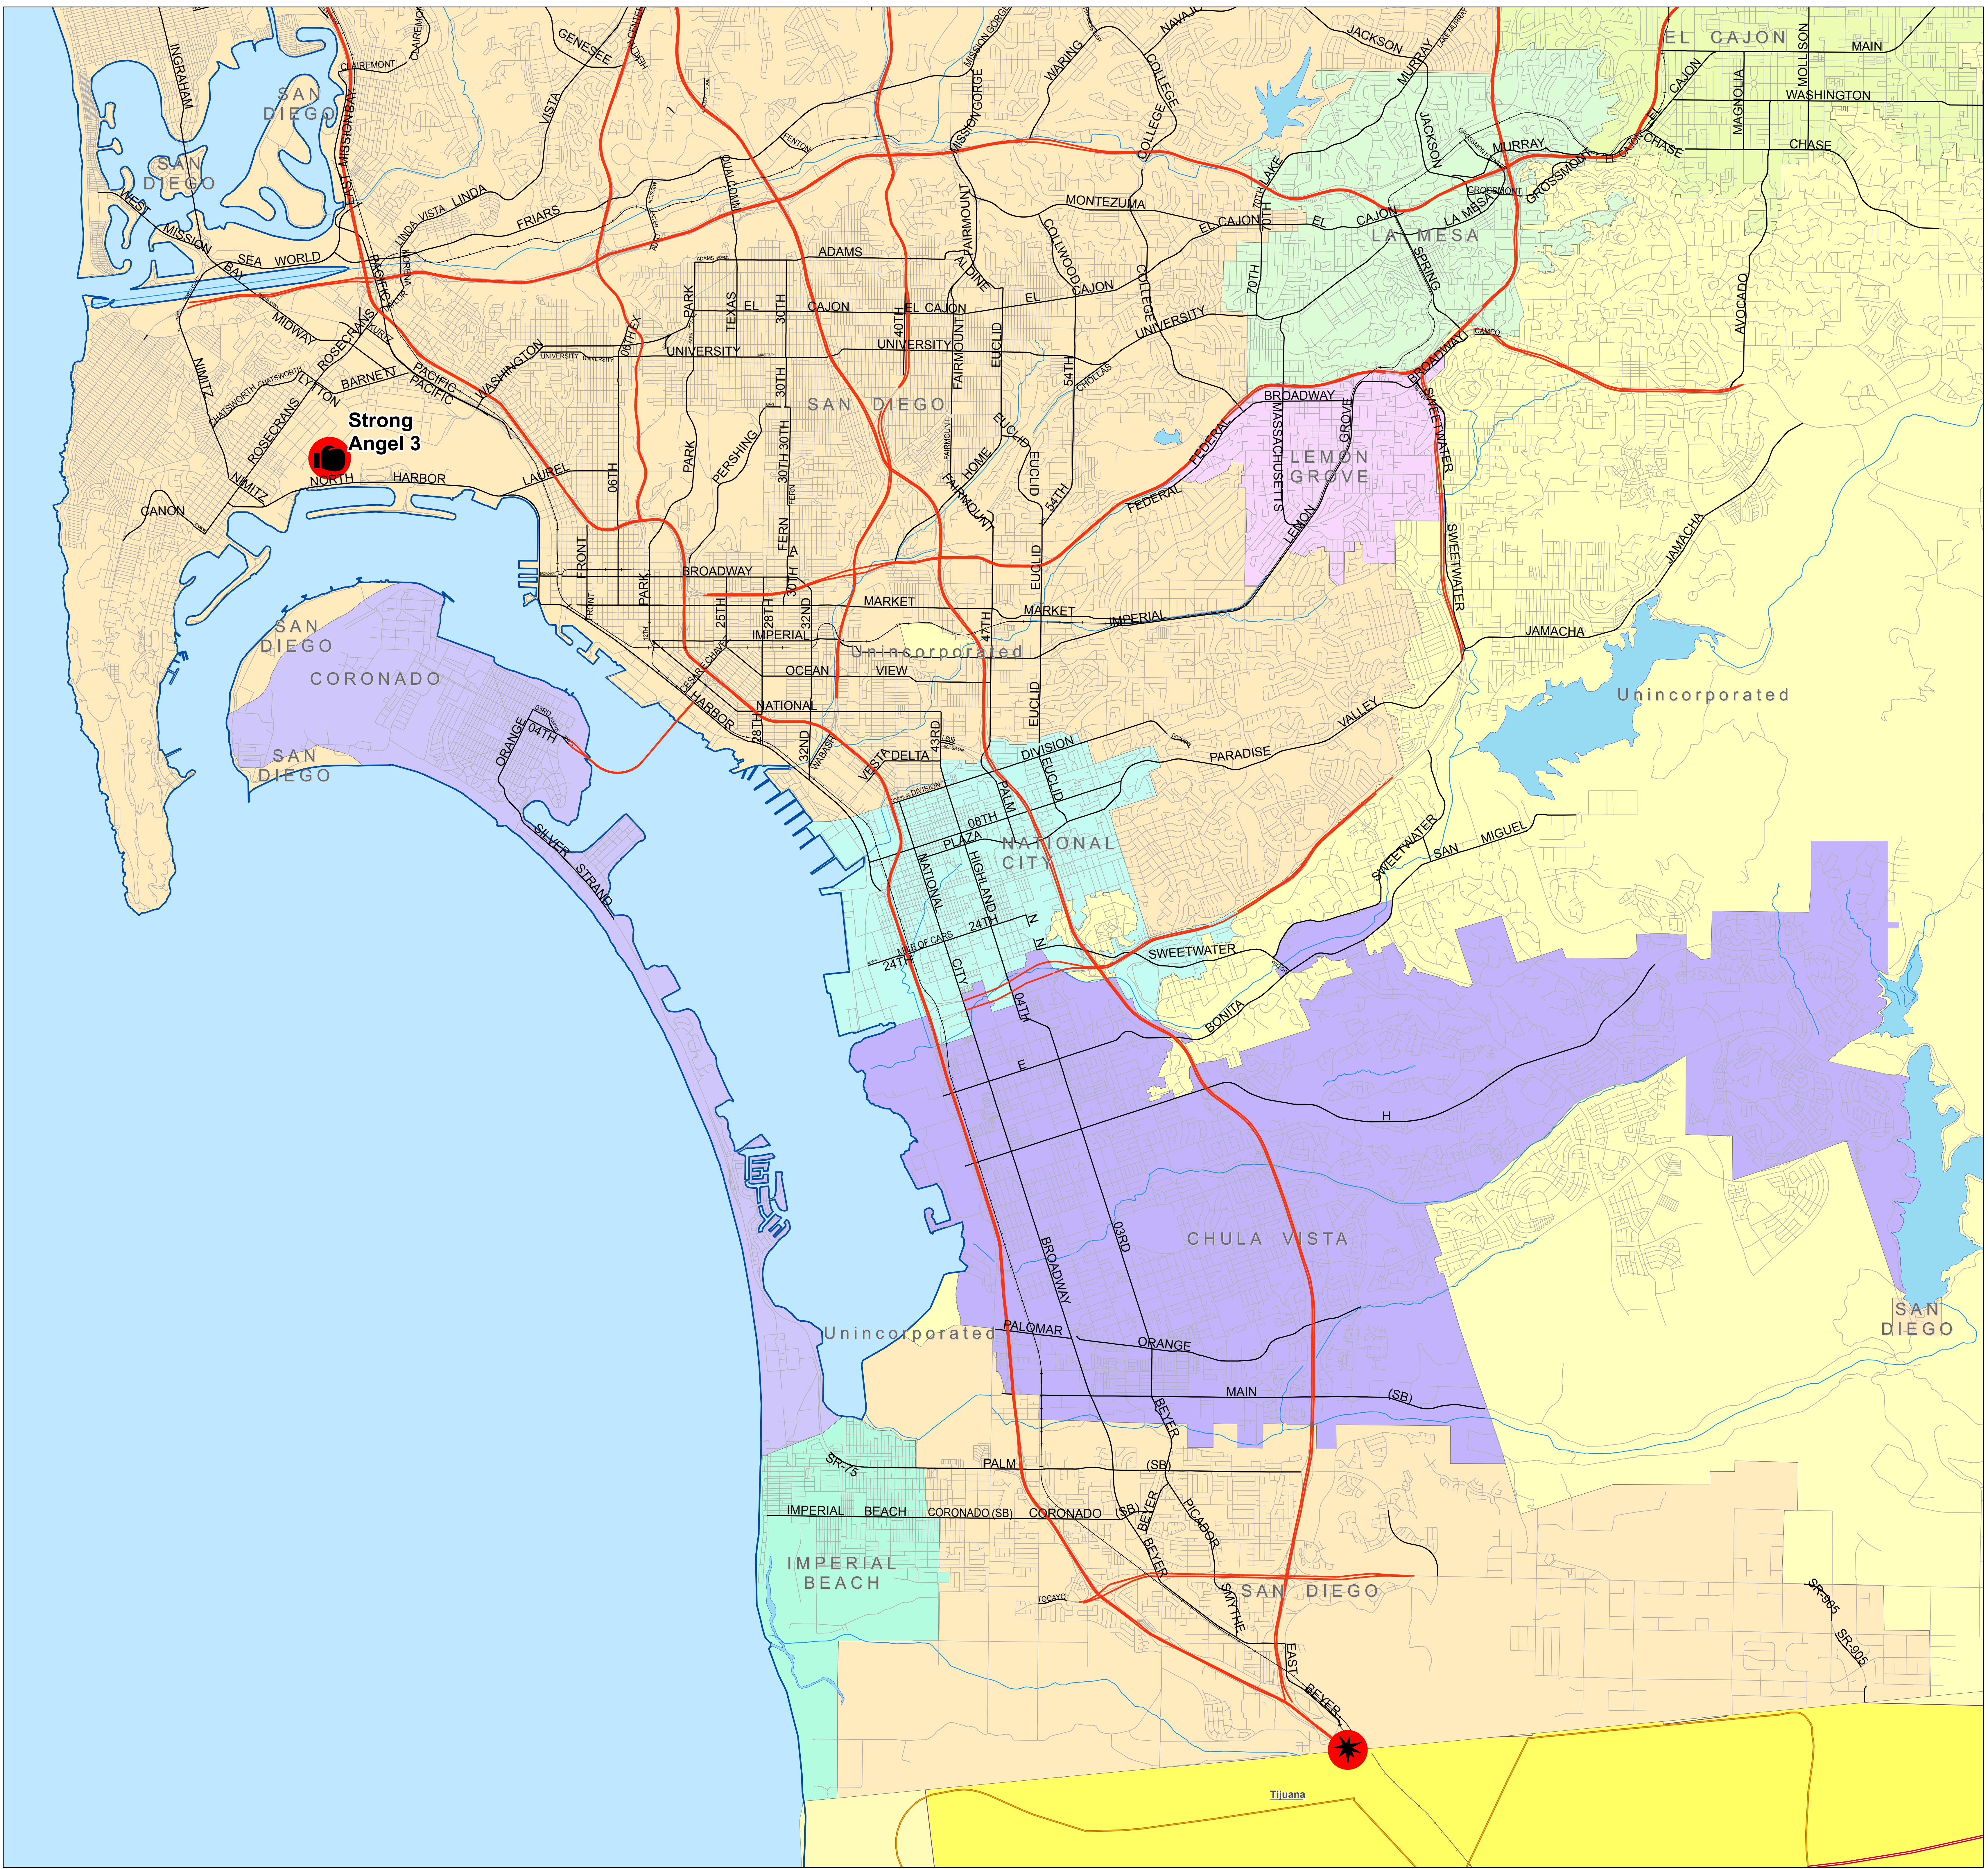

Strong Angel 3 US/MEXICO BORDER CROSSING GAS EVENT Base Map

Legend

-  Mexico Border Event - 8-22-2006
-  Strong Angel 3 Base
-  Freeways
-  Major Roads
-  Roads