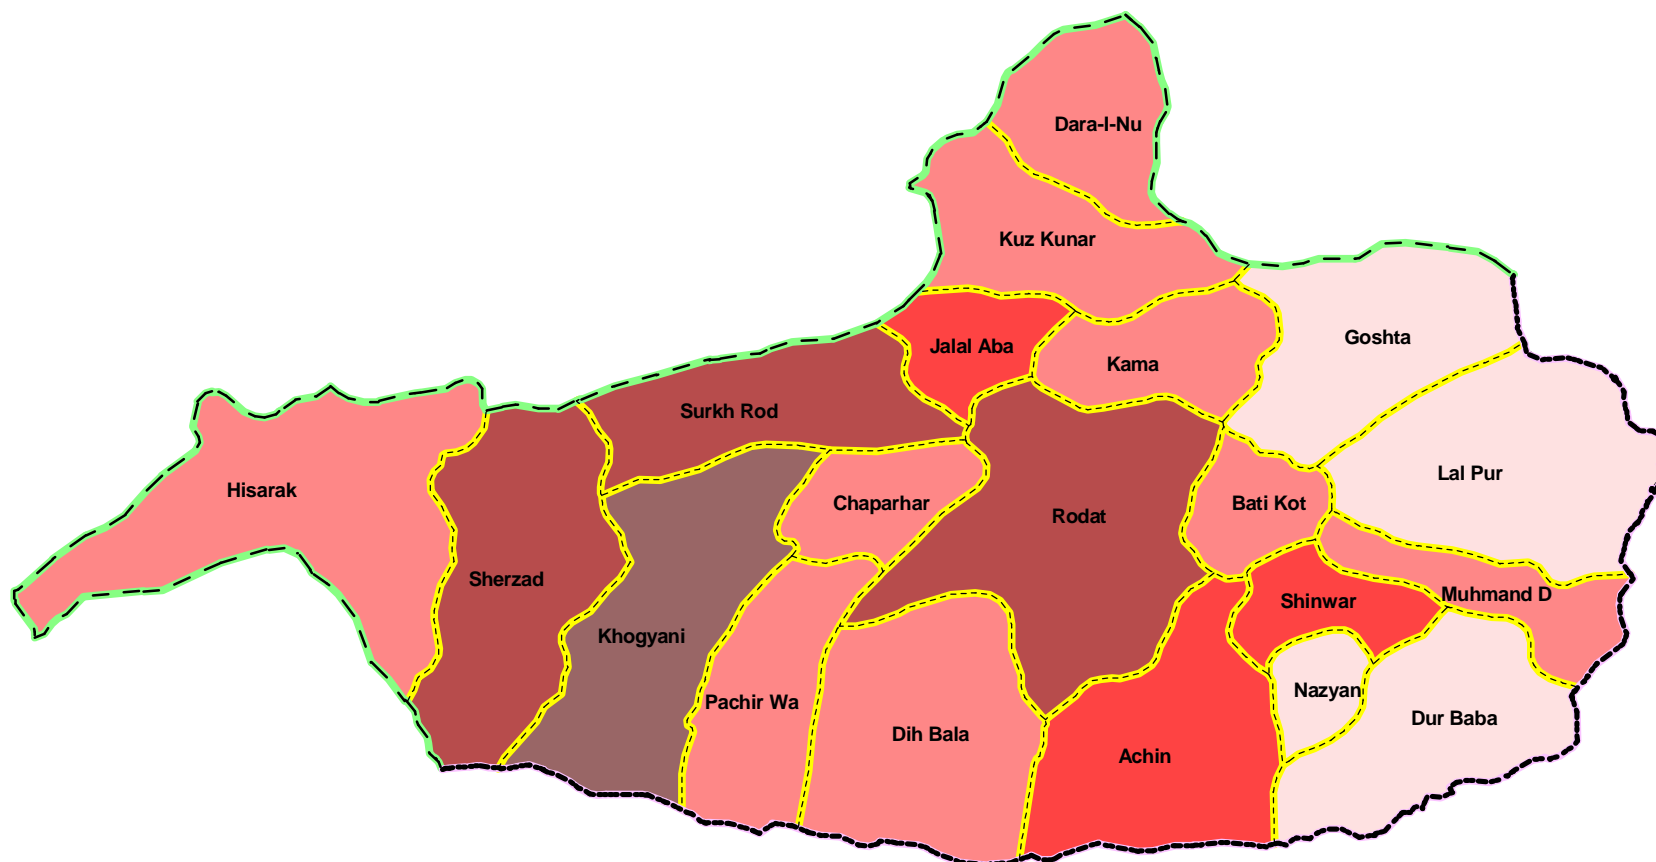

Nangarhar Province
Opium poppy Cultivation
in hectares by District

LEGEND

BOUNDARIES

- International
- Province
- District

Opium Poppy Cultivation in Hectares

- 1 - 250
- 250 - 1000
- 1000 - 1500
- 1500 - 2500
- 2500 - 5000

Note:

The boundaries and names on the maps do not imply official endorsement or acceptance by the United Nations.

For Standardization purpose AIMS uses the 32 provinces 329 districts boundary model.

For further information contact AIMS
E-mail: info@aims.org.af
Web site: www.aims.org.af

Project No# JAL2503/43/E

Data Source: UNODC 2002 Poppy cultivation survey, Sub Office Jalalabad

DATED: December 2003

Coordinates: Geographic Decimal Degree
Datum: WGS 84

Location Diagram